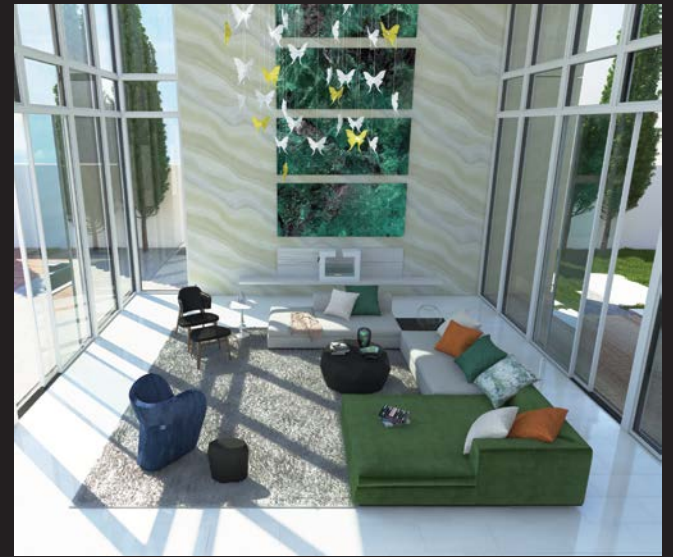

THE BEST ROOMS

*have something to say about
the people who live in them.*

/David Hicks/

THE DETAILS
*are not the details.
They make the design.*
/Charles Eames/

MF INTERIOR

The image is a composite architectural rendering. The top portion shows a perspective view of a courtyard with a glass and steel roof structure. The courtyard is enclosed by a building with classical architectural features, including columns and arched windows. The bottom portion shows a dark, atmospheric interior or courtyard space with a table and chairs, suggesting a lounge or seating area. The overall style is a combination of modern and classical architectural elements.