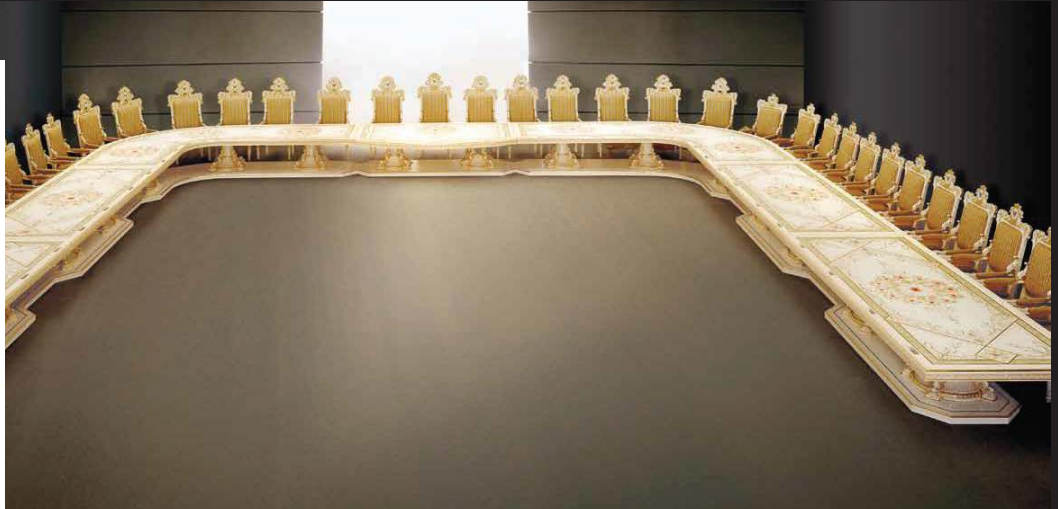

THE SULTANATE OF SARAWAK, MALAYSIA