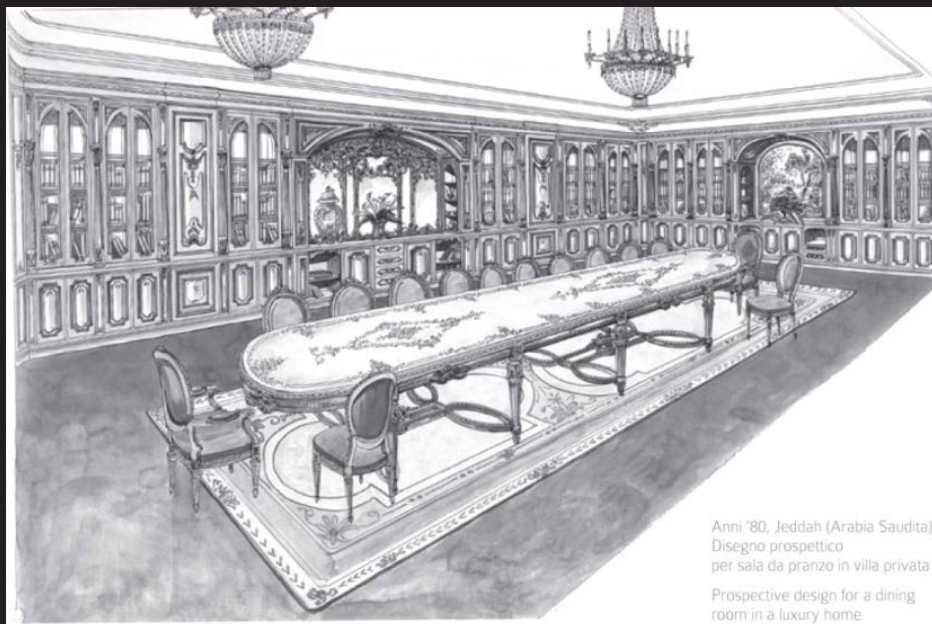

DUBAI DUEST COUNCIL, UAE

LUXURY HOTEL, EUROPE

MOD. MADRID - ROUND CONFERENCE TABLE 200x300

VIP PRIVATE RESIDENCE PROJECTS, MIDDLE EAST

Anni '80, Jeddah (Arabia Saudita)
Disegno prospettico
per sala da pranzo in villa privata
Prospective design for a dining
room in a luxury home