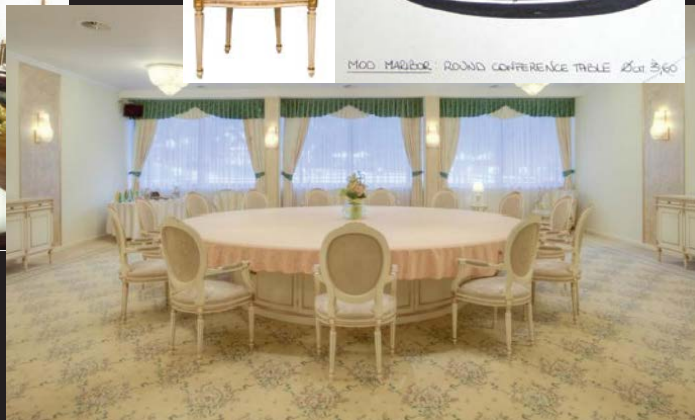

DUBAI DUEST COUNCIL, UAE

LUXURY HOTEL, EUROPE

MOD. MADRID - ROUND CONFERENCE TABLE 200x300

VIP PRIVATE RESIDENCE PROJECTS, MIDDLE EAST

Anni '80, Jeddah (Arabia Saudita)
Disegno prospettico
per sala da pranzo in villa privata
Prospective design for a dining
room in a luxury home