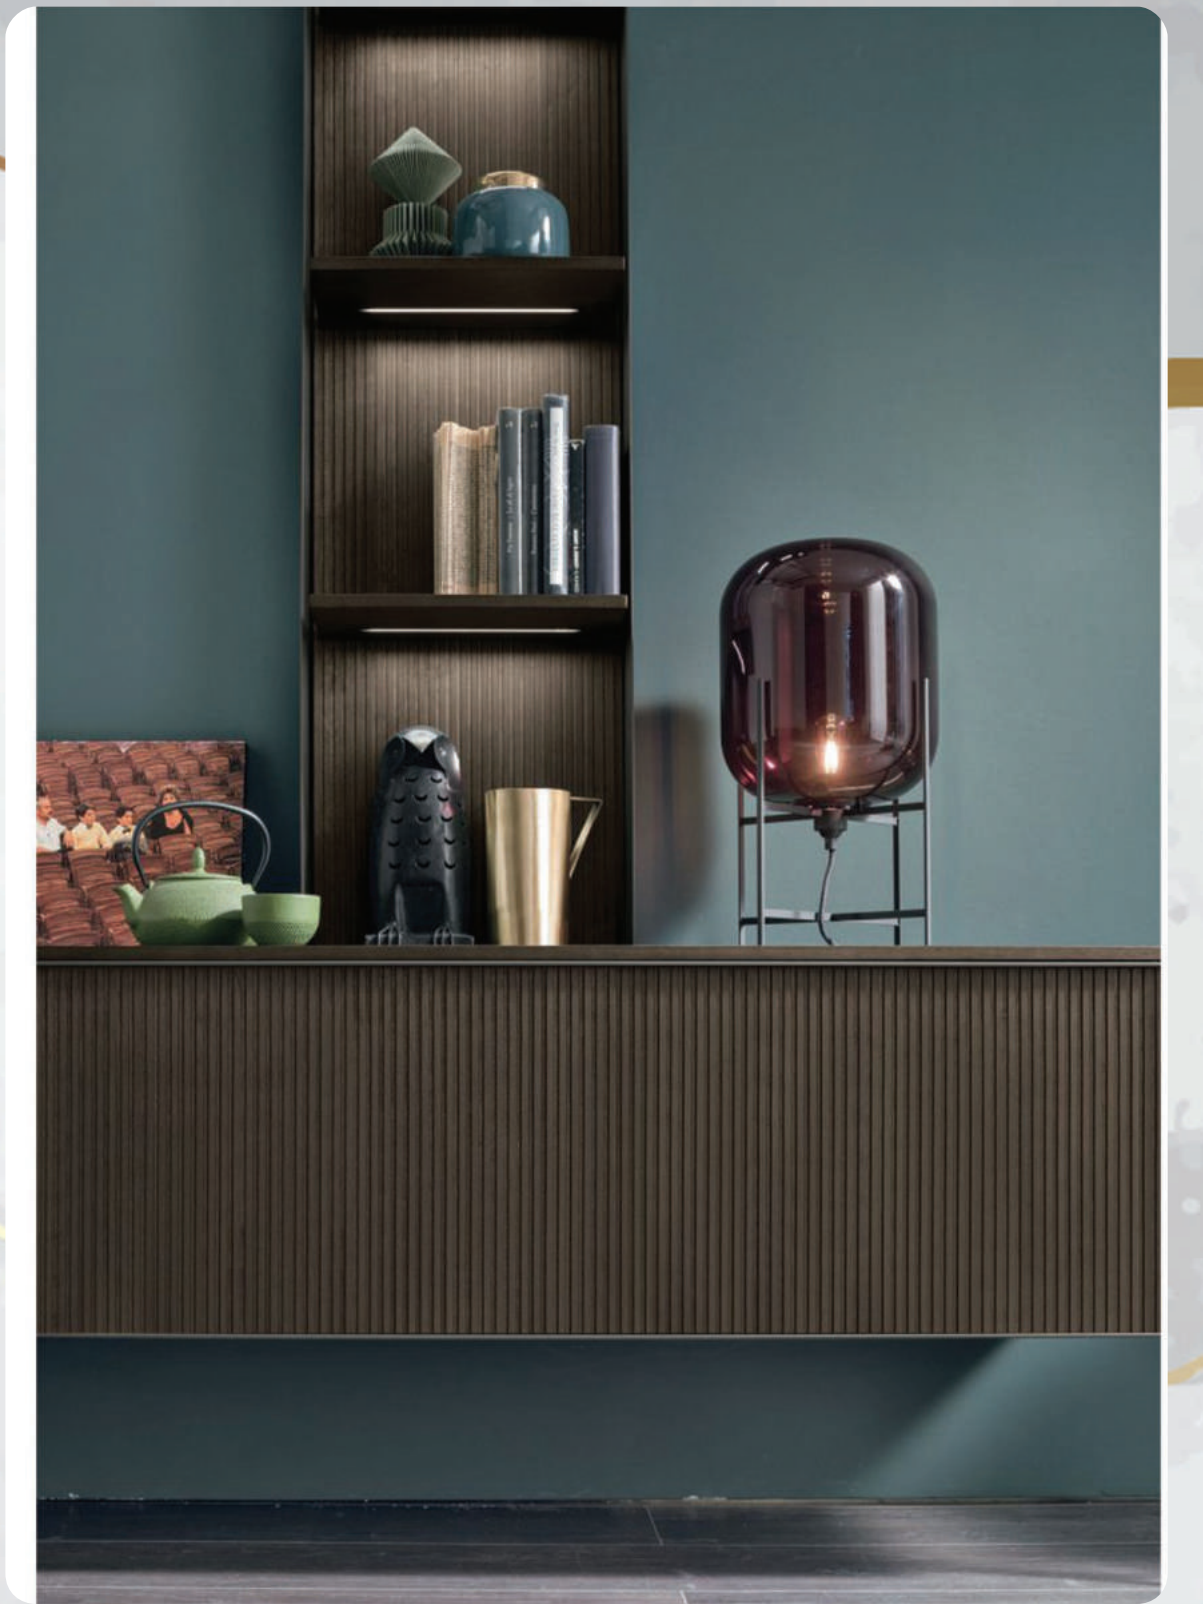

FIND YOUR SIGNATURE

Personalize your furniture with a range of customization options, allowing you to create a unique piece. We prioritize quality in every aspect of our furniture, ensuring durability and longevity.