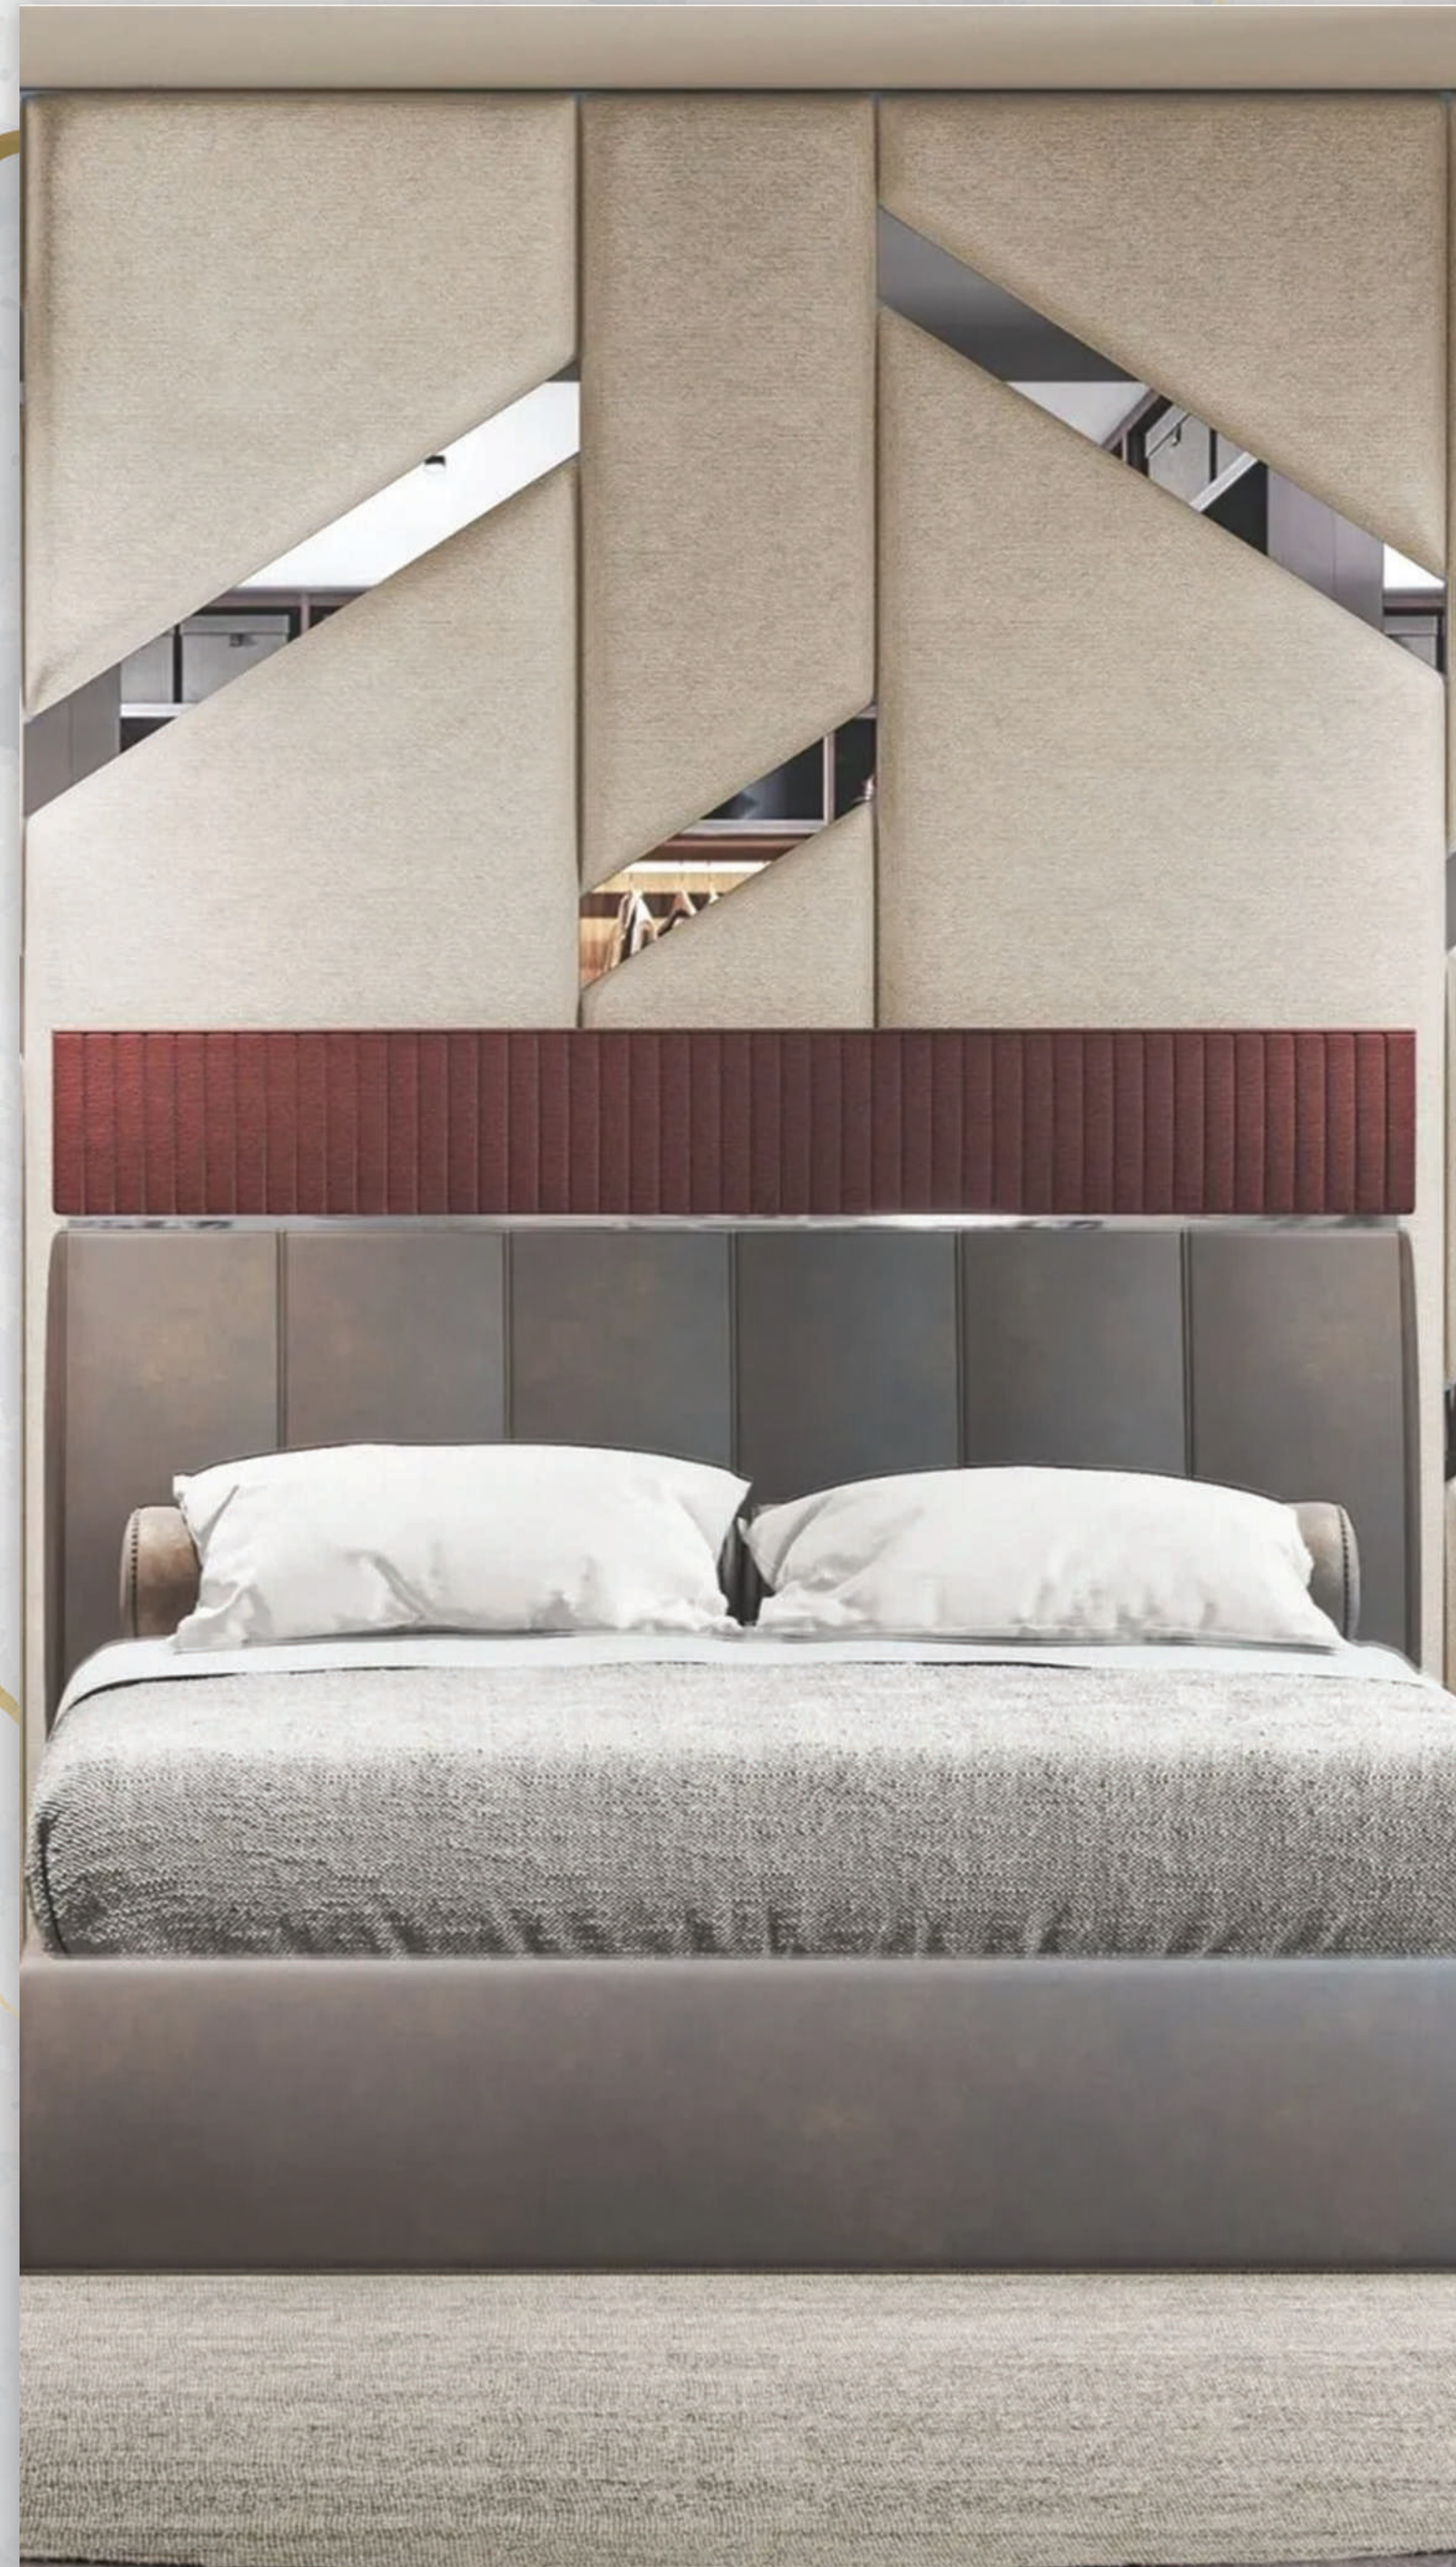

Dimensions

Length: 1200 mm
Width: 590 mm
Height: 300 mm

SELLI II BEDSIDE TABLE

York II center table, with 1 drawer, bright lacquer structure with arborea and stainless steel details. A minimalist design and ideal for your decor.

Dimensions

Length: 1100 mm
Width: 750 mm
Height: 350 mm

SELLI II BEDSIDE TABLE

Selli II bedside in walnut with 2 drawers, a robust and functional design for your bedroom decoration.

Dimensions

Length: 600 mm
Width: 400 mm
Height: 650 mm

INVISIBLE WHITE POLER/SAT./MAT
BSP-18 / BSP-18 S / BSP-18 M

OSSIDO VERDERAME MAT
BSP-24 M

STONE SAHARA NOIR POLER
BSP-40

SUPERIOR
QUALITY

VISIT OUR SHOWROOM

Visit our showroom or enquire by phone or email to explore the exquisite range of best quality furnitures and discover the perfect centerpiece for your home. Elevate your lifestyle with Meroni collezione today!