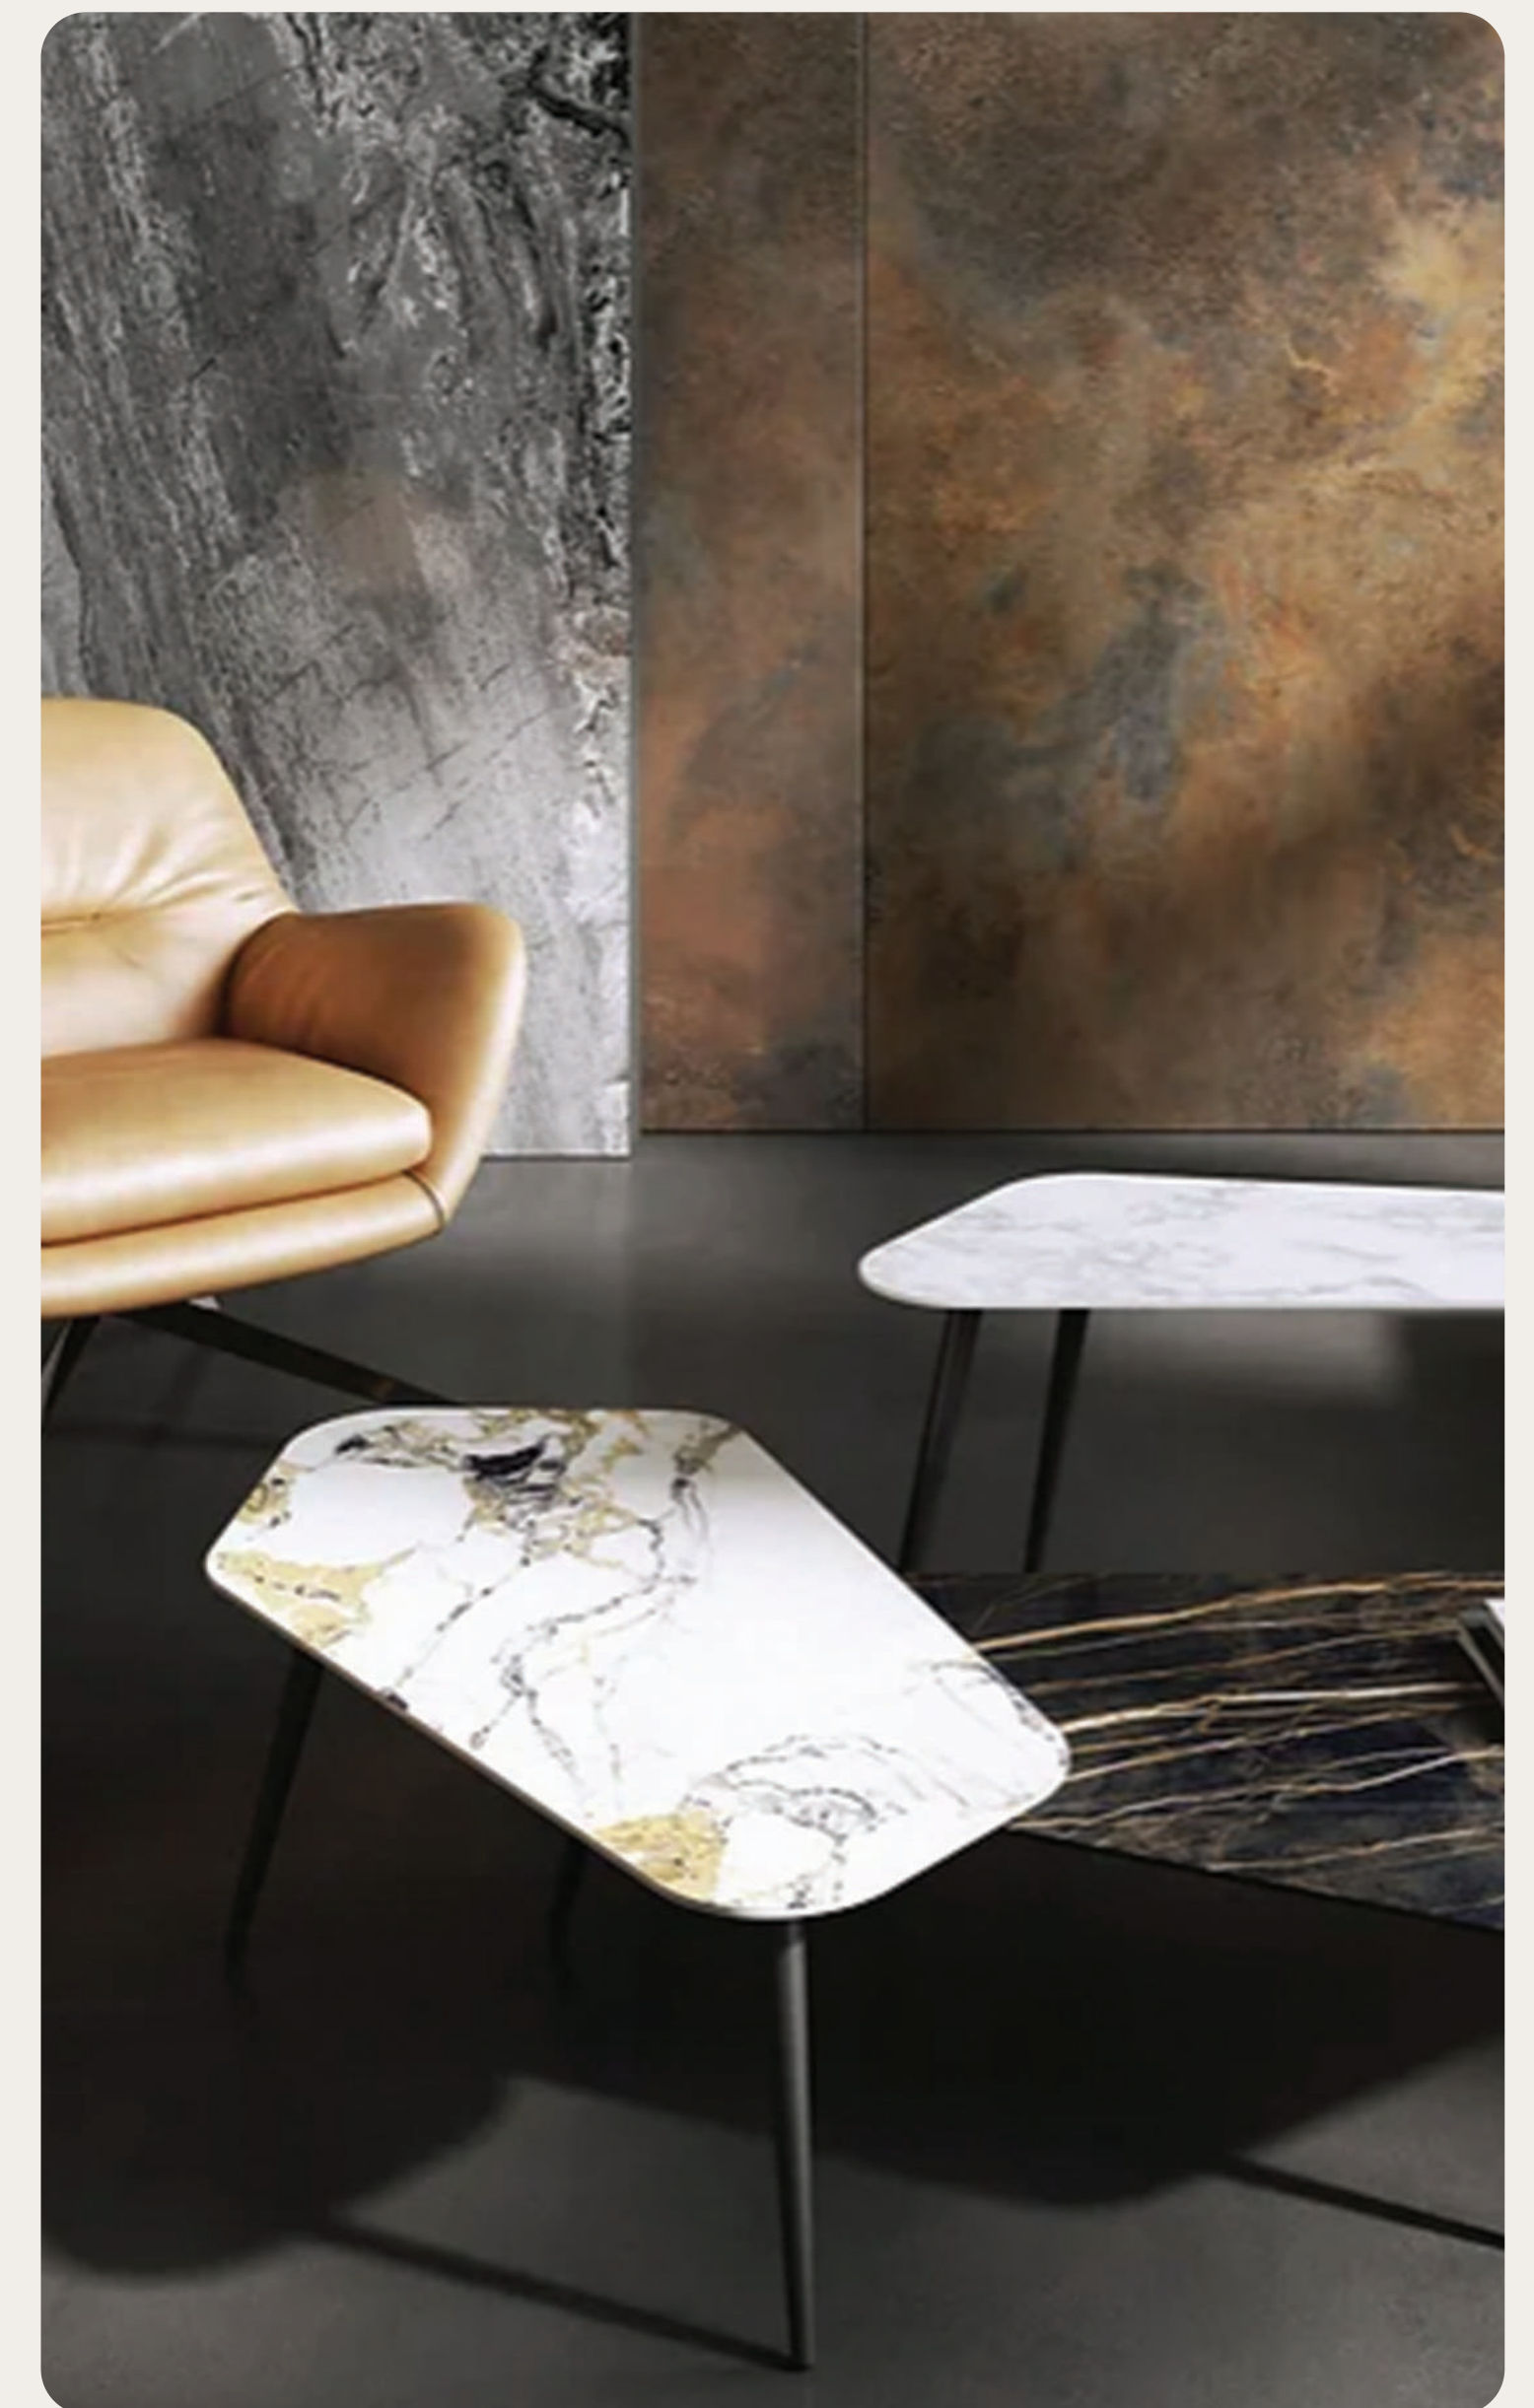

Dimensions

Length: 1200 mm
Width: 590 mm
Height: 300 mm

SELLI II BEDSIDE TABLE

York II center table, with 1 drawer, bright lacquer structure with arborea and stainless steel details. A minimalist design and ideal for your decor.

Dimensions

Length: 1100 mm
Width: 750 mm
Height: 350 mm

SELLI II BEDSIDE TABLE

Selli II bedside in walnut with 2 drawers, a robust and functional design for your bedroom decoration.

Dimensions

Length: 600 mm
Width: 400 mm
Height: 650 mm

STYLISH & ELEGANCE

Our furniture boasts stylish designs that enhance the aesthetic appeal of any room. Elegance: Bring an element to your home with our refined and sophisticated furniture.

STATUARIO VENATO POLER/MAT
BSP-01P / BSP-01M