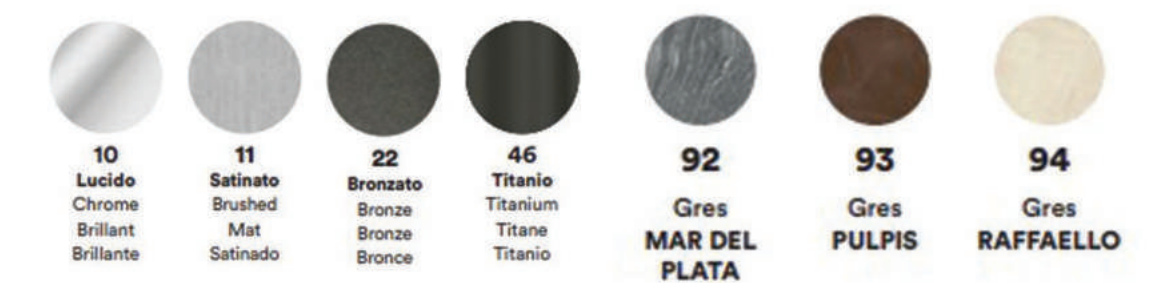

SOSPIRO

1. SEAT CUSHION / Foam 50 Lynfa
   BACK CUSHION / Foam
   – Options Contrast stitching
   – Comfort Standard / Hard
   – Legs Metal
   – Structure Iron and wooden fram